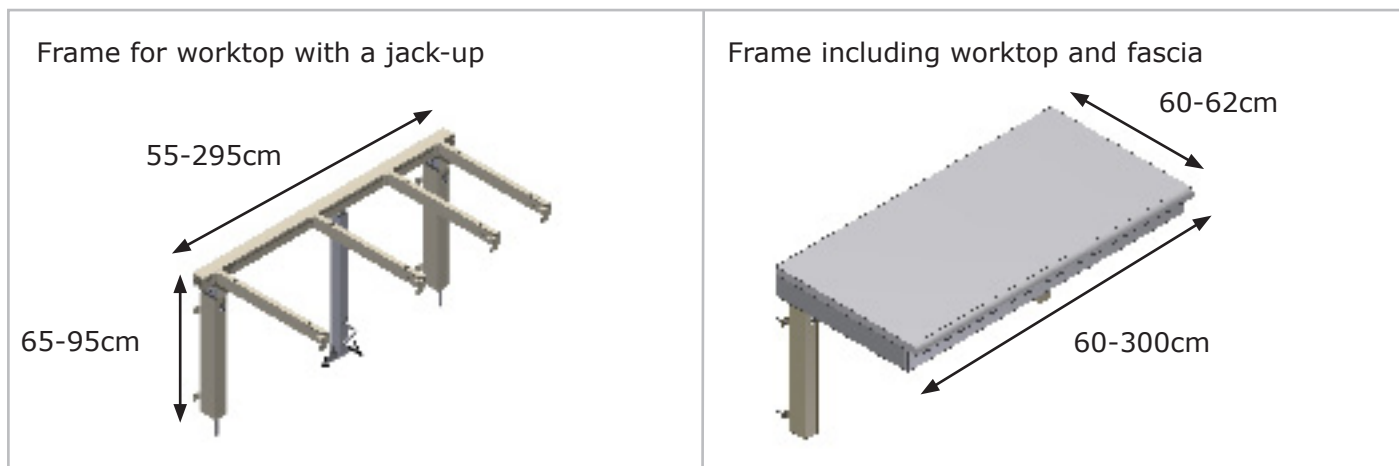

## FlexiBasic

Height adjustable frame for worktop

For residential housing or independent living projects, etc.

Perfect for larger projects

- FlexiBasic is the worktop system for kitchens where height adjustment is only required occasionally.
- It allows fast adjustment of worktops up to 3 metres long, eventually including inset sink or hobs.
- It is not possible for the user to adjust themselves, but one caretaker or handyman with a ROPOX Jack-up can effortlessly adjust the height required over a 30cm range.
- Only one Jack-up is required for all FlexiBasic and VertiBasic (wall unit) frames, so the system is particularly suited to projects with several kitchens that may need adjustment.
- The system can be upgraded to the FlexiManual (winding handle) or the FlexiElectric if required in the future.
- FlexiBasic is a really economical solution for kitchens for residential homes or independent living projects.

# FlexiBasic

Models/ Item	30-63060/ 30-63100	30-63105/ 30-63150	30-63155/ 30-63200	30-63205/ 30-63250	30-63255/ 30-63300
Length of worktop	60 - 100cm	105 - 150cm	155 - 200cm	205 - 250cm	255 - 300cm

\* Max. distance between legs is 200cm - it is possible to order Flexi frames with three legs.

Elevation of frame with Jack-up

## ROPOX Tips

- An upstand fitted to the back of the worktop will prevent items falling behind the worktop.
- Allow a space of 3-5mms around the worktop.
- Use fascia panels of 5-8cm at the front of the frame.
- The legs are designed to be fitted into a strong substrate but feet are available for weaker walls.
- It is not necessary to remount the worktop before adjusting the height. Simply locate the Jack-up below the centre of the frame and the floor, release the two locking nuts, wind to the height required and tighten the locking nuts.
- The Jack-up is kept in a central place.
- Maximum load on the frame is 150kg evenly distributed over the entire frame.