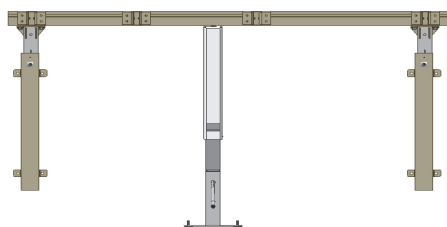

## FlexiBasic

Height adjustable frame for worktop

For residential housing or independent living projects, etc.

Perfect for larger projects

- FlexiBasic is the worktop system for kitchens where height adjustment is only required occasionally.
- It allows fast adjustment of worktops up to 3 metres long, eventually including inset sink or hobs.
- It is not possible for the user to adjust themselves, but one caretaker or handyman with a ROPOX Jack-up can effortlessly adjust the height required over a 30cm range.
- Only one Jack-up is required for all FlexiBasic and VertiBasic (wall unit) frames, so the system is particularly suited to projects with several kitchens that may need adjustment.
- The system can be upgraded to the FlexiManual (winding handle) or the FlexiElectric if required in the future.
- FlexiBasic is a really economical solution for kitchens for residential homes or independent living projects.

# FlexiBasic

Models/ Item	30-63060/ 30-63100	30-63105/ 30-63150	30-63155/ 30-63200	30-63205/ 30-63250	30-63255/ 30-63300
Length of worktop	60 - 100cm	105 - 150cm	155 - 200cm	205 - 250cm	255 - 300cm

\* Max. distance between legs is 200cm - it is possible to order Flexi frames with three legs.

Elevation of frame with Jack-up

## ROPOX Tips

- An upstand fitted to the back of the worktop will prevent items falling behind the worktop.
- Allow a space of 3-5mms around the worktop.
- Use fascia panels of 5-8cm at the front of the frame.
- The legs are designed to be fitted into a strong substrate but feet are available for weaker walls.
- It is not necessary to remount the worktop before adjusting the height. Simply locate the Jack-up below the centre of the frame and the floor, release the two locking nuts, wind to the height required and tighten the locking nuts.
- The Jack-up is kept in a central place.
- Maximum load on the frame is 150kg evenly distributed over the entire frame.